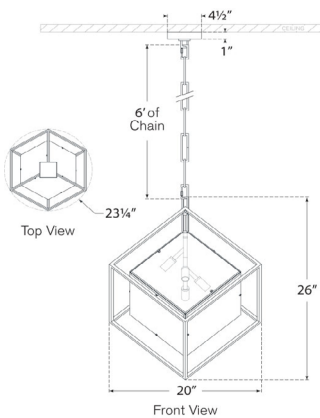

Cubed Large Pendant

KW5024PN-CG

Materials Shown

Polished Nickel With Clear Glass

Available in

Gild With Clear Glass

Aged Iron With Clear Glass

Polished Nickel With Clear Glass

Dimensions

Height: 26"

Width: 20"

Canopy: 4.5" Square

Chain Length: 6'

Socket

4 - E12 Candelabra

Wattage

4 - 6.5 LED B11

Weight

28 lbs