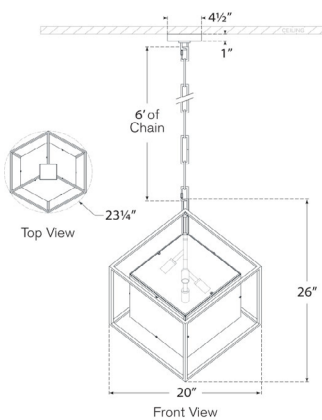

Cubed Large Pendant

KW5024AI-CG

Materials Shown

Aged Iron With Clear Glass

Available in

Gild With Clear Glass

Aged Iron With Clear Glass

Polished Nickel With Clear Glass

Dimensions

Height: 26"

Width: 20"

Canopy: 4.5" Square

Chain Length: 6'

Socket

4 - E12 Candelabra

Wattage

4 - 6.5 LED B11

Weight

28 lbs