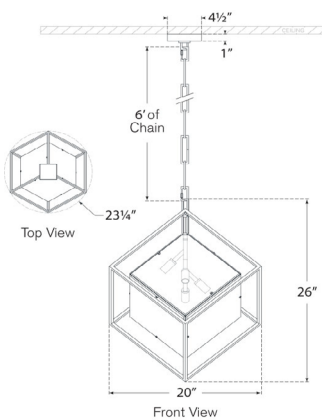

Cubed Large Pendant

KW5024G-CG

Materials Shown

Gild With Clear Glass

Available in

Gild With Clear Glass

Aged Iron With Clear Glass

Polished Nickel With Clear Glass

Dimensions

Height: 26"

Width: 20"

Canopy: 4.5" Square

Chain Length: 6'

Socket

4 - E12 Candelabra

Wattage

4 - 6.5 LED B11

Weight

28 lbs